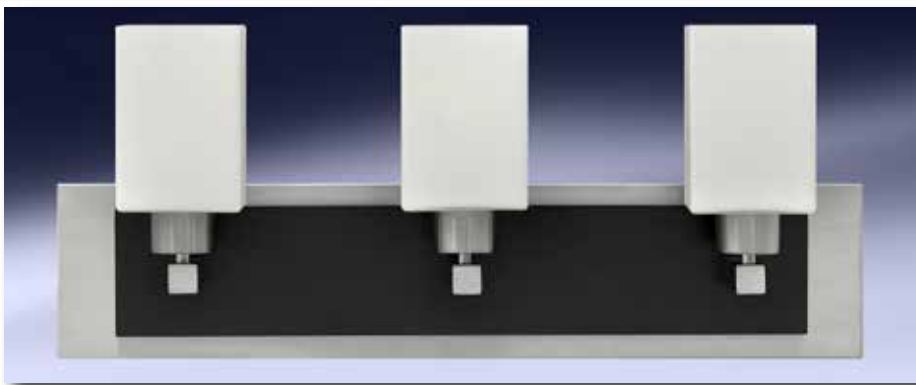

BSV563FGV **3-Light Vanity** **28"W x 12"H**

- Includes (3) 40W Max Ceramic Sockets
- Includes Frosted Glass Shades
- Backplate Size: 28"W x 6"H
- Extension from Wall - 6.5"

NEW

BSV561FGV **1-Light Vanity** **6"W x 12"H**

- Includes (1) 40W Max Ceramic Sockets
- Includes Frosted Glass Shade
- Backplate Size: 6"W x 4"H
- Extension from Wall - 6.5"