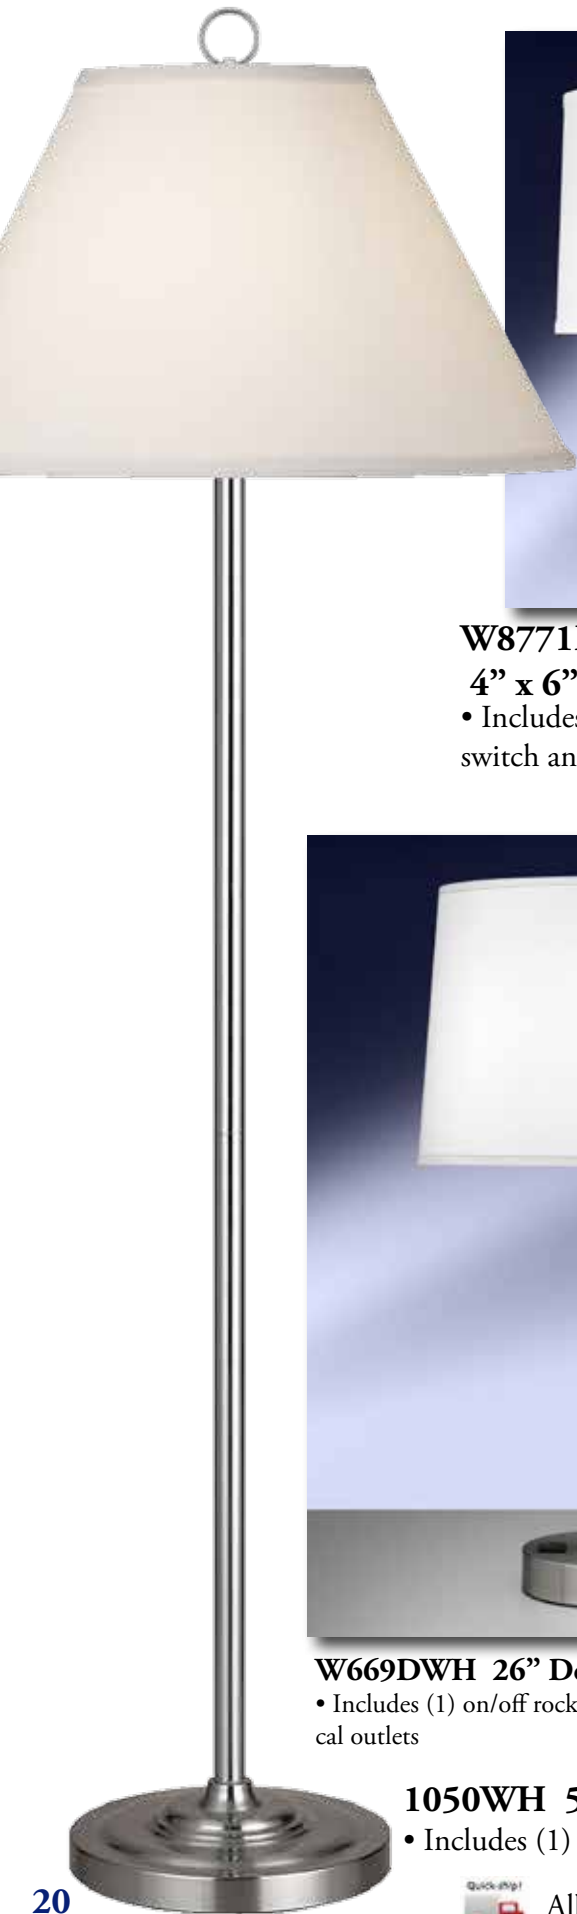

The Brushed Steel Standard Group

W8771DWH-WC
4" x 6" Single Wall Lamp
• Includes (1) on/off rocker base switch and (1) electrical outlet