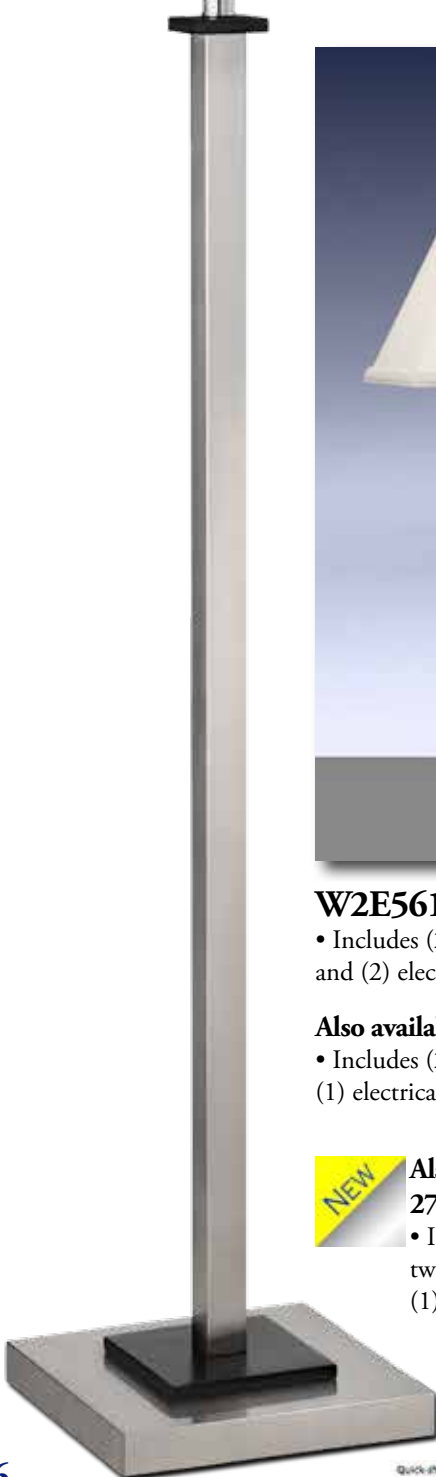

1561SWH 59" Floor Lamp

- Includes (1) on/off push-through switch

All products in this catalog are stocking items and available to Quick-ship!