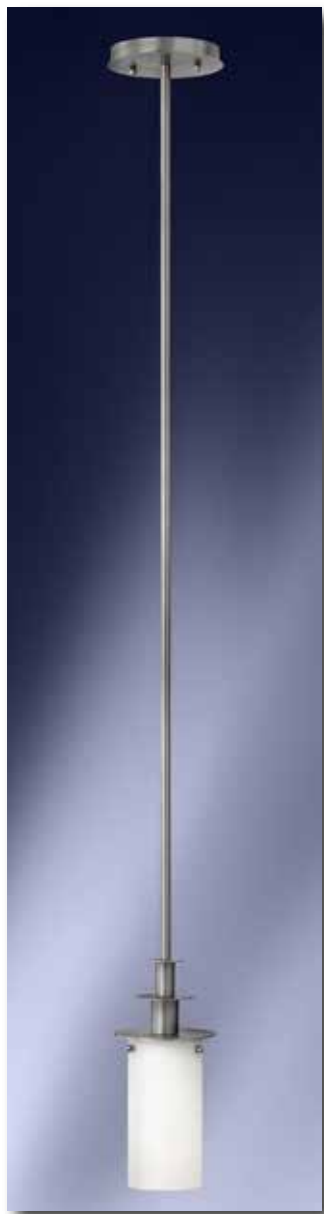

WL2806DWH 26" Double Nightstand/Desk Lamp

- Includes twin-light with (2) on/off rocker base switches and (2) electrical outlets

1806DWH 62" Floor Lamp

- Includes (1) on/off rocker switch on post

All products in this catalog are stocking items and available to Quick-ship!

BSV406WGV 4-Light Vanity 37"W x 6"H Backplate

- Includes (4) 40W Max Ceramic Sockets
- Extension from Wall - 5.75"

**9806FGC
57" Ceiling Pendant**

**BSV106DHW
13.5"H 1-Light
Wall Sconce**

- 6"L x 6"W Backplate
- Includes (1) 40W Max Socket
- Extension from Wall - 4"
- ADA Compliant